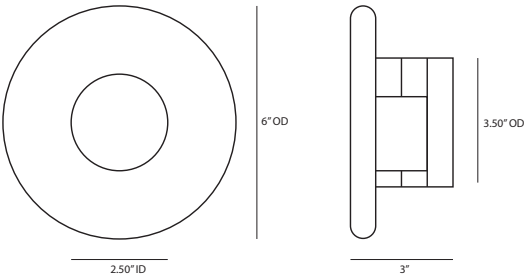

Button Wall Hook

Cheerio & Button Wall Hook Indoor & Especially Outdoor

The Cheerio Coat Hook is a simple and streamlined coat hook that offers a way to hang coats, jackets, hats, scarves or towels in a neat and fun manner. The Cheerio Wall Hook offers you a convenient and colorful way to hang your everyday objects!

Material

A durable plastic sheet typically used for playgrounds and golf course signs. It's a fun material because it has a variety of surface and core colors to match any custom project.

Dimensions

Width- 6"
Height- 6"
Off set- 3"

Material Colors

Black & Red or Walnut

Lead Times

3 to 6 weeks unless otherwise specified.

Price

$48.99 each

Product is made 100% In USA with all manufacturing processes done by small quality driven businesses in Northern California.

Enskoncedesign

www.ensconcedesign.com

Any questions or quote requests, call

Luciana @ 510-944-3930 or email

info@ensconcedesign.com