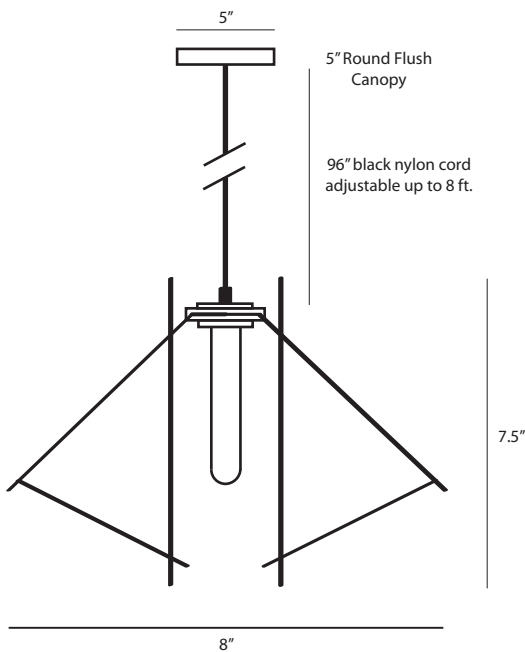

Ensonce Design
www.ensconcedesign.com
Any questions or quote requests, call
Luciana @ 510-944-3930 or email
luciana@ensconcedesign.com