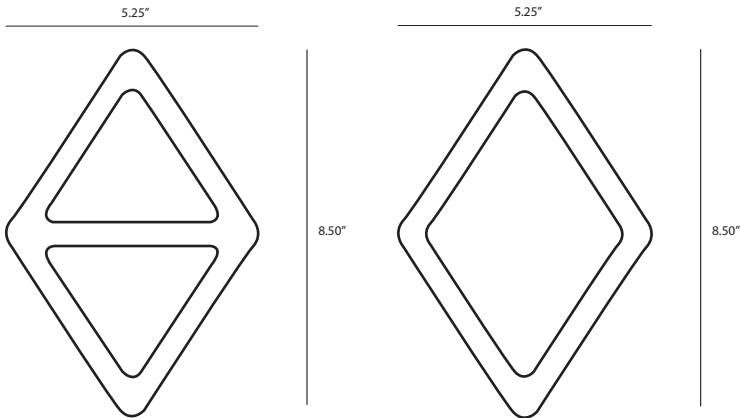

Price

$28.99 each

99 I-Spy Hook

86 I-Spy Hook