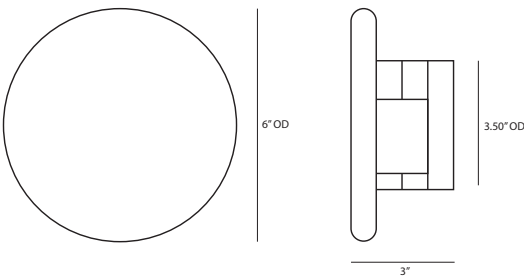

Button Wall Hook

Cheerio & Button Wall Hook Indoor & Especially Outdoor

The Cheerio Coat Hook is a simple and streamlined coat hook that offers a way to hang coats, jackets, hats, scarves or towels in a neat and fun manner. The Cheerio Wall Hook offers you a convenient and colorful way to hang your everyday objects!

Material

A durable plastic sheet typically used for playgrounds and golf course signs. It's a fun material because it has a variety of surface and core colors to match any custom project.

Dimensions

Width- 6"
Height- 6"
Off set- 3"

Material Colors

Black & Red or Walnut

Lead Times

3 to 6 weeks unless otherwise specified.

Price

$48.99 each

Product is made 100% In USA with all manufacturing processes done by small quality driven businesses in Northern California.

Enskoncedesign

www.ensconcedesign.com

Any questions or quote requests, call

Luciana @ 510-944-3930 or email

info@ensconcedesign.com