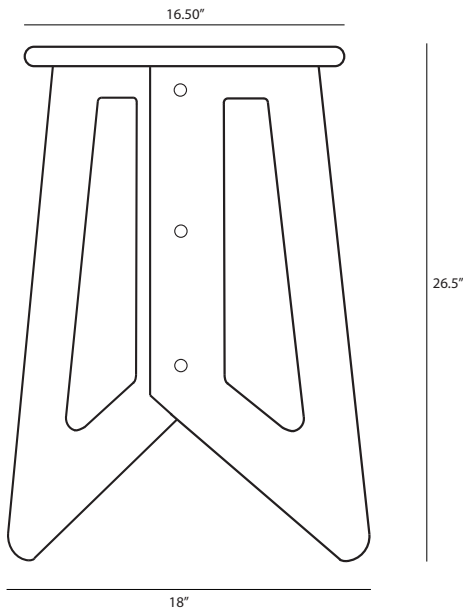

Price

$425.00

Enskoncedesign
www.ensconcedesign.com
Any questions or quote requests, call
Luciana @ 510-944-3930 or email
info@ensconcedesign.com

Product is made 100% in USA with
all manufacturing processes done by
small quality driven businesses in
Northern California.