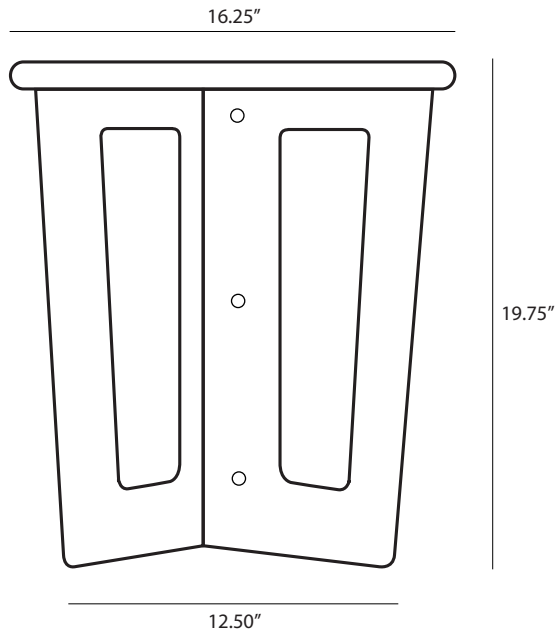

### Dimensions

Width-7.75"  
Height-15"  
Depth- 3/4"

### Dimensions

7 1/2" h x 8" w x 11" d

### Dimensions

Top - 16.25"

Base - 12.50"

Height - 19.75"

### Dimensions

Width- 6"  
Height- 6"  
Off set- 3"