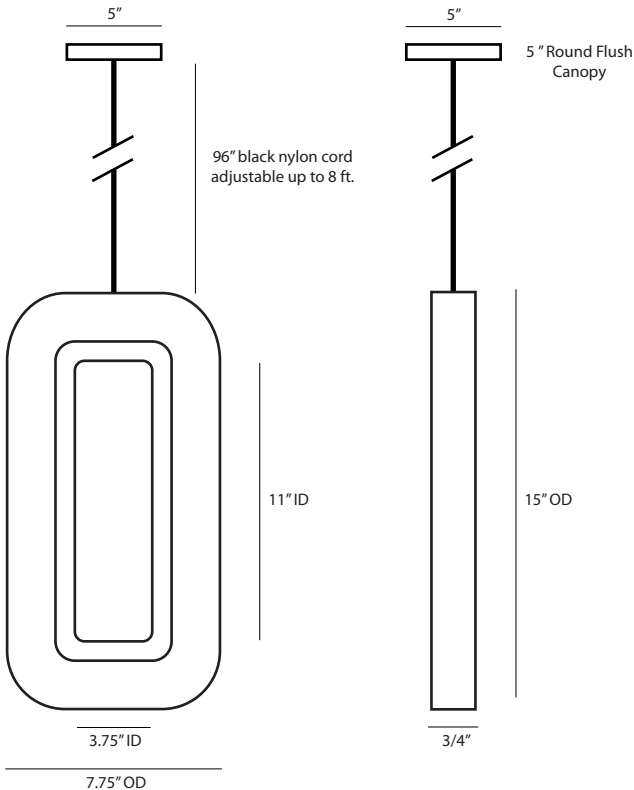

Ensonce Design
www.ensconcedesign.com
Any questions or quote requests, call
Luciana @ 510-944-3930 or email
luciana@ensconcedesign.com