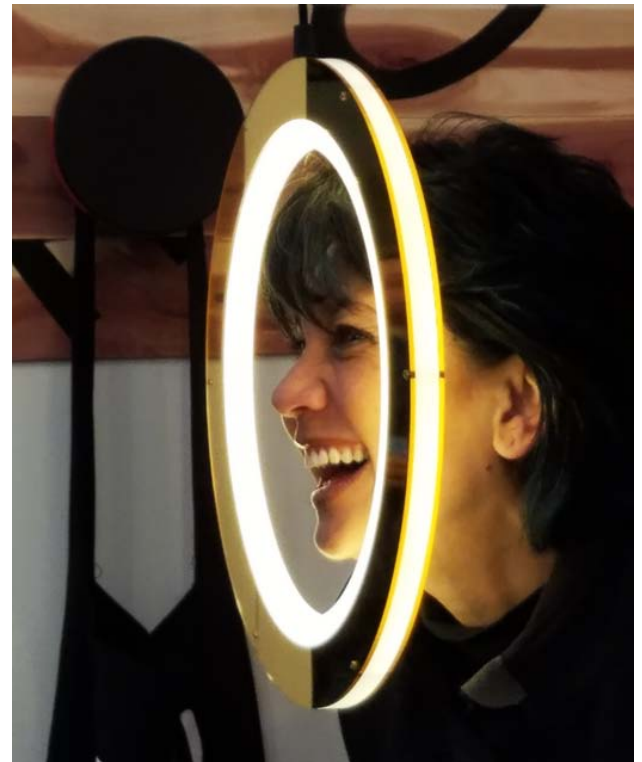

# “Three Ways To Light Up Your Life with Enskoncedesign”

1- Engagement Pendant - Circle Small

2- Engagement Pendant - Circle Large

The **Engagement Pendant Series** is a perfect way to brightening up your next project. The reflective nature of the Engagement Pendant is reminiscent of the designer’s inspiration- *Rainy Nights and City Lights*. Depending on your vantage point the reflection of a candle may appear from across a busy restaurant. You may catch a glimpse of the sun setting even if you’re the nice one with your back to it.